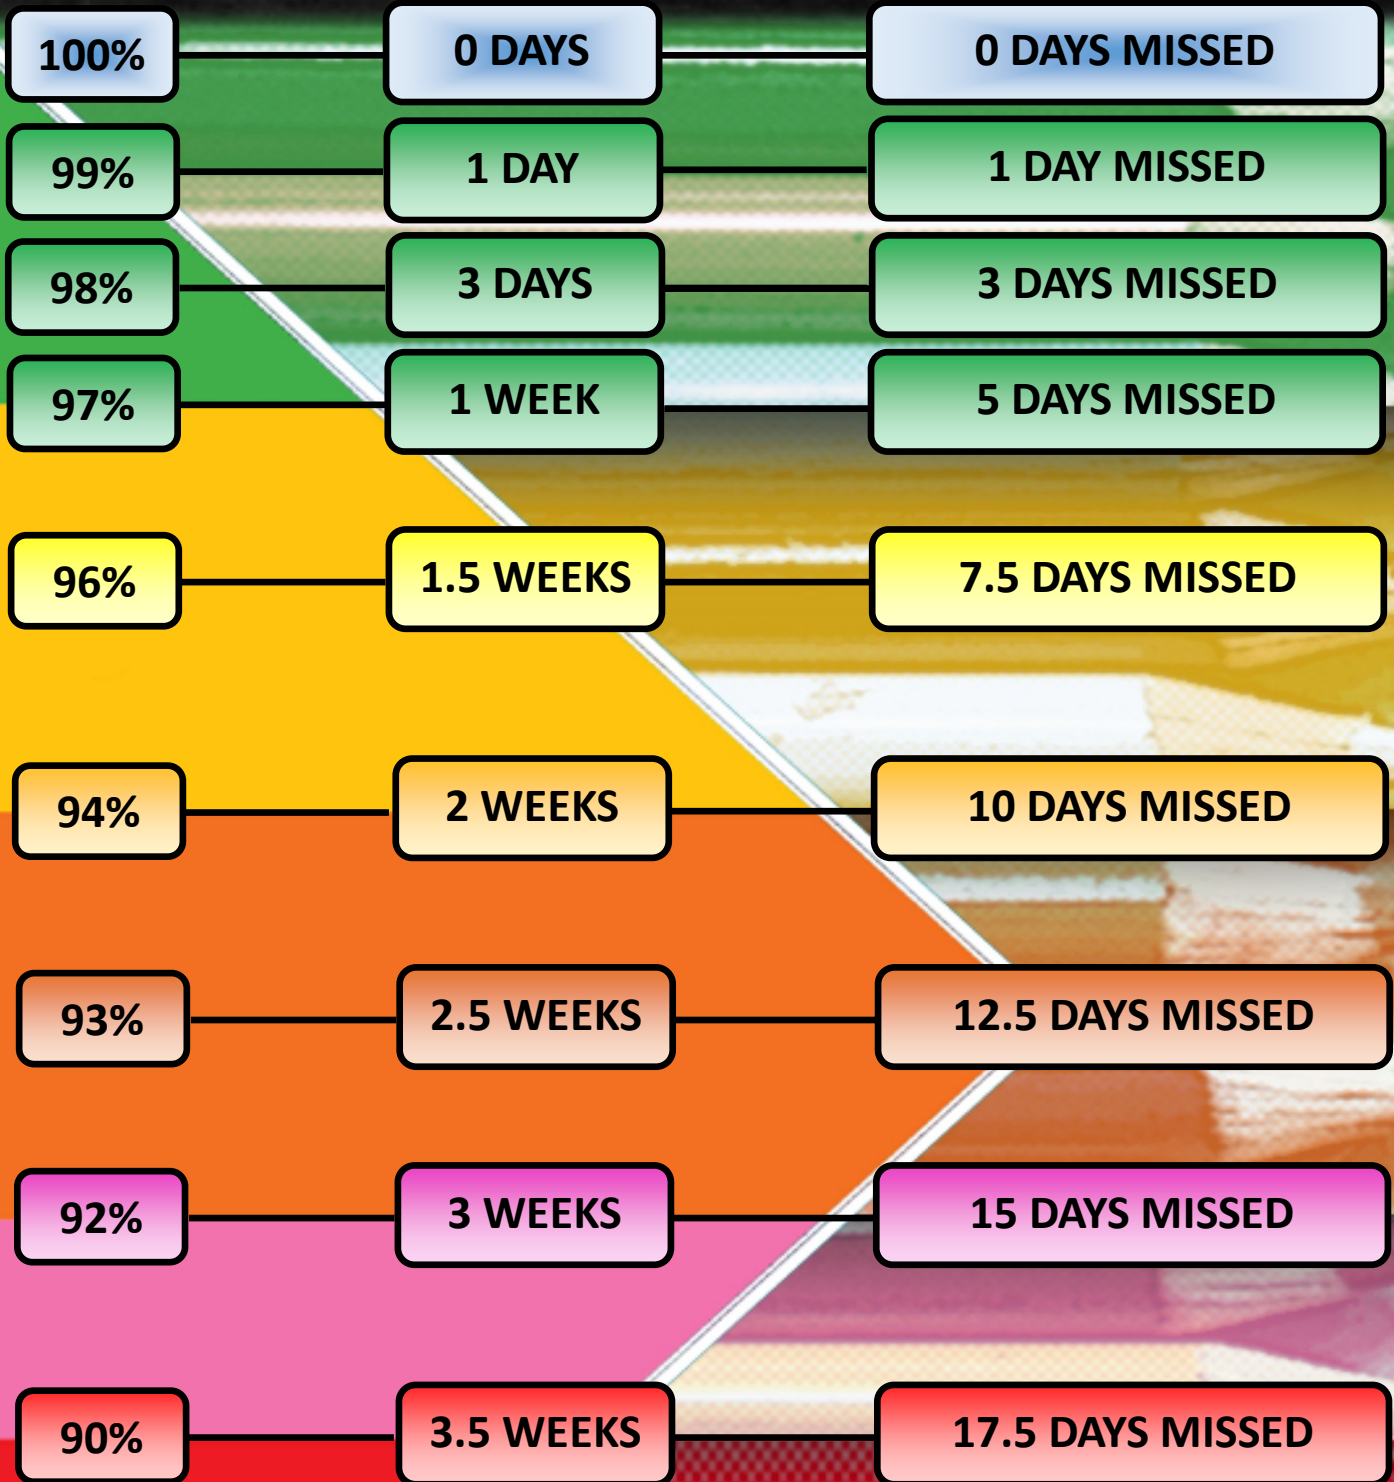

# Attendance Matters

Sol Attendance  
Sustainable impact

**MAXIMISE YOUR POTENTIAL.  
ATTEND SCHOOL EVERY DAY.**